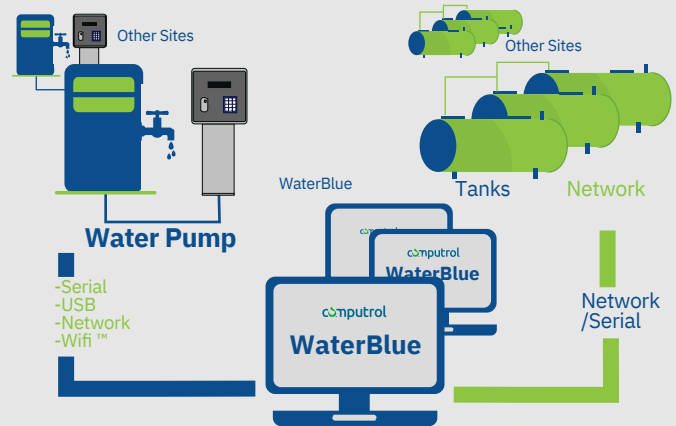

WaterBlue Features

- Use the WaterBlue software to configure and manage the terminal
- WaterBlue is compatible with most pumps used for water dispensing
- Fully configurable parameters
- Restrict access to water by time with programmable in-service hours
- Easy-to-read screen with high visibility in all light-levels
- Both weather and vandal resistant, thanks to a rugged, corrosion resistant, aluminium cabinet
- Can operate year-round and in extreme weather conditions
- Provides convenient management and easy configuration through its on-screen menu
- Multiple units (litres, gallons, kilos or cubes) provide accurate measurements for different locations

Specifications

- Dimensions: H 35.5 cm (14") W 33 cm (13") D 35.5 cm (14")
- Weight: 8 kg (18 lbs)
- Electrical: 120/230 VAC, 50/60Hz
- CSA inspected
- Output type: dry contact
- Temperature: -40°C (-40°F) to 50°C (122°F)

Up and Running Fast

- Start using WaterBlue immediately. Same day installation and testing
- Factory configured with the most common settings for easy testing upon installation
- All display prompts and error messages pre-initialized
- All parameters verified and tested by factory technicians

A Complete Management System

FEATURES	WaterBlue 400	WaterBlue 1K	WaterBlue 1K+
Hose Capacity	2 (4 optional)	2 (4 optional)	2 (4 optional)
Code Capacity	400	1,000	1,500
Transaction Capacity	2,000	2,000	2,000
2' Card' System	✓	✓	✓
Misc. Inputs (Free Data Field)	2	2	2
Product Restriction	✓	✓	✓
Stainless Steel Keypad	✓	✓	✓
Keypad Only	✓	✓	✓
RFID Proximity Reader	Optional	Optional	Optional
On-Screen Menu System	✓	✓	✓
Software Compatibility	Windows 10/11	Windows 10/11	Windows 10/11
Communications port	RS-232, USB, Network	RS-232, USB, Network	RS-232, USB, Network
USB Flashdrive/Backup	✓	✓	✓
Audit Printer Support	✓	✓	✓
Programmable Prompts	✓	✓	✓
Unauthorized Access Logging	✓	✓	✓
Pre-select Volume Dispensing	✗	✓	✓
Transaction Limits	✓	✓	✓
Polling Limits	✓	✓	✓
Daily Limits	✗	✓	✓